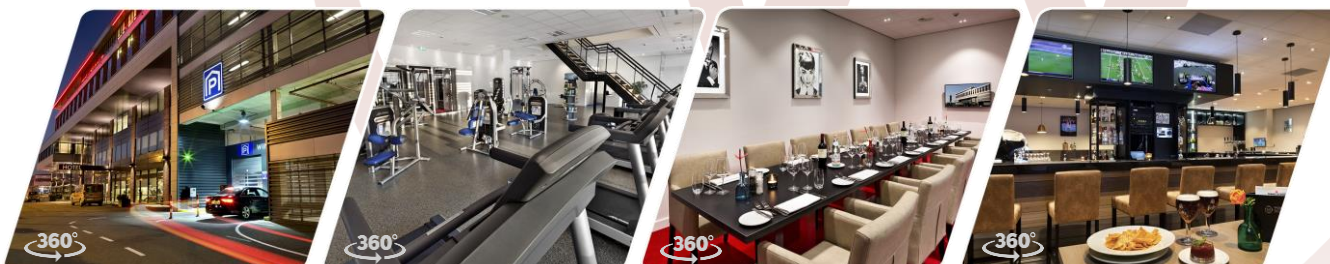

WORLDHOTEL
WINGS
Rotterdam The Hague Airport